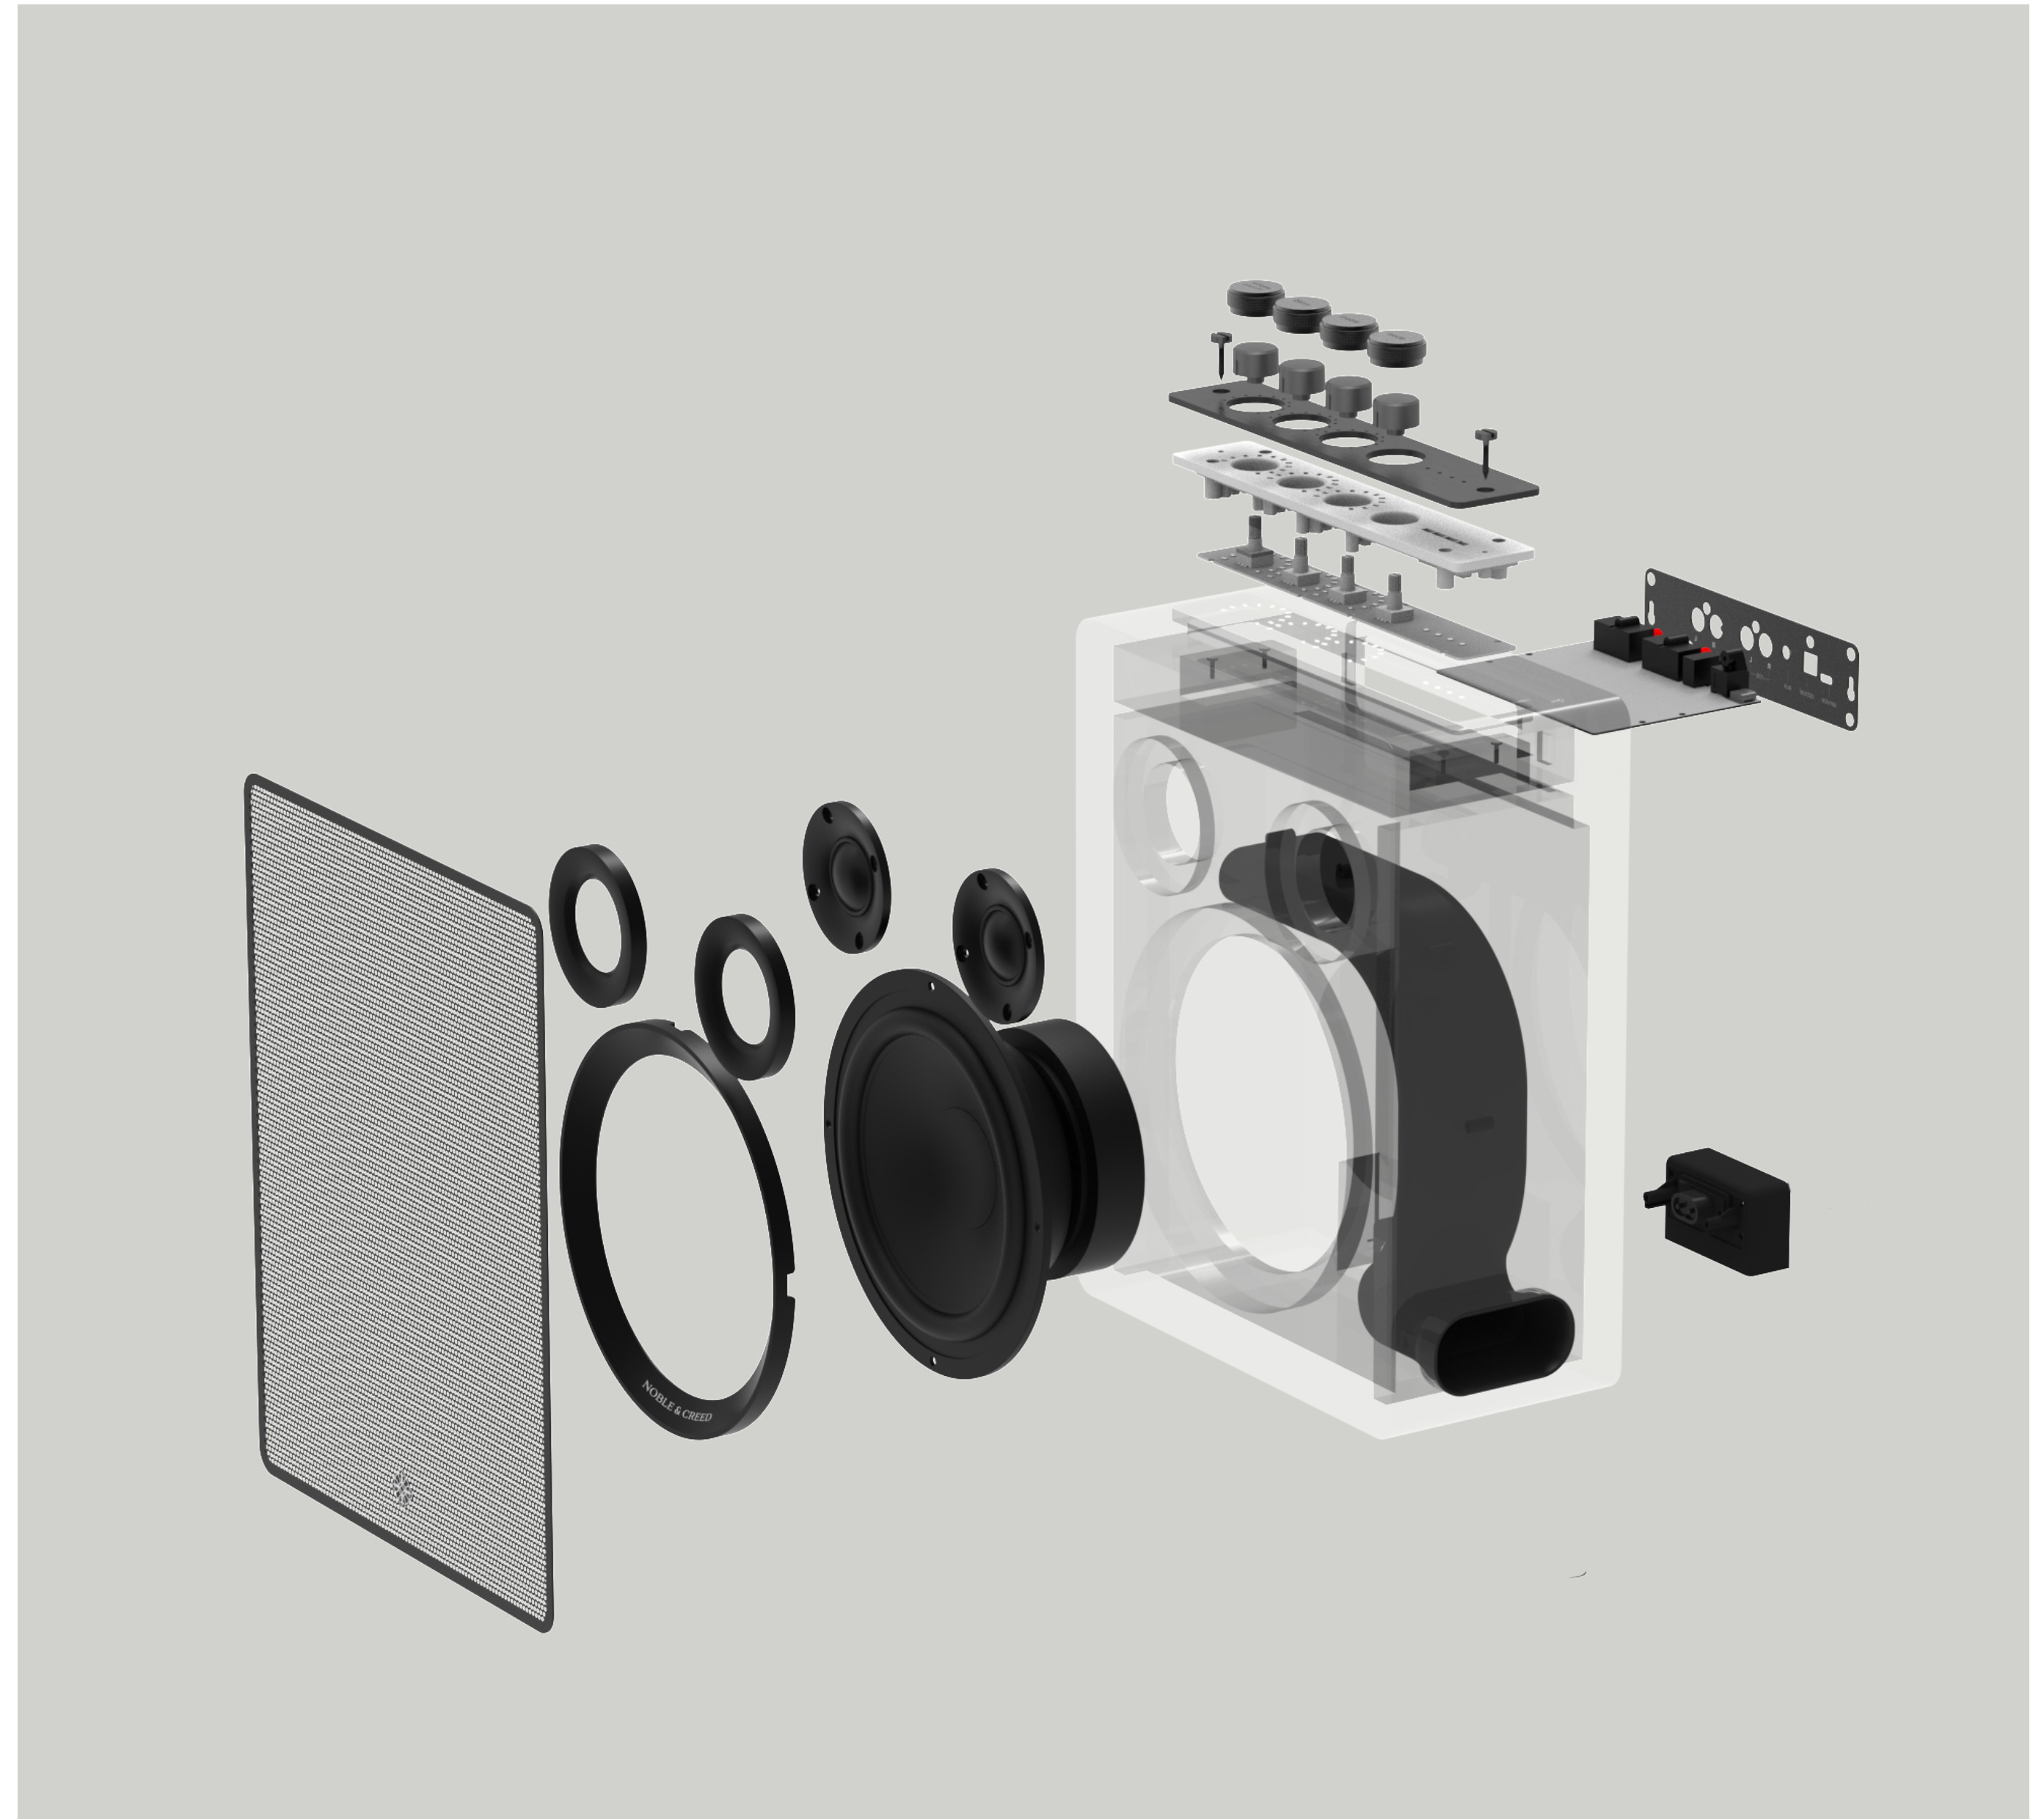

Framstående ljudkvalitet där varje ton väcks till liv i ett rikt och detaljerat ljudlandskap

Träkabinett med optimerad akustisk design

Elegant träkabinett med mjukt rundade kanter, vars design inte bara är visuellt tilltalande utan också akustiskt optimerad. Varje detalj, från kabinettets form till placeringen av elementen, är noggrant utformad för att komplettera varandra och leverera ett ljud som är lika imponerande som högtalarens estetiska charm.

Unik basreflexsystem

Specialdesignat system som minskar skakningar och ger ett rent ljud, med kraftfulla och nyanserade toner över hela spektrumet.

Högfrekventa tweeters

Utrustad med två 2" diskanters av silke som återger höga frekvenser med enastående klarhet, och levererar kraftfullt ljud utan att kompromissa med klarheten.

Kraftfull bas

Med en 6,5 tum stor woofer av aramidfiber, som erbjuder exceptionell styvhet och kan reproducera de mest krävande bastonerna med precision och djup.

Effektiv Class-D förstärkare

Utrustad med en Class-D förstärkare och DSP-teknologi för optimal ljudsignalbehandling.