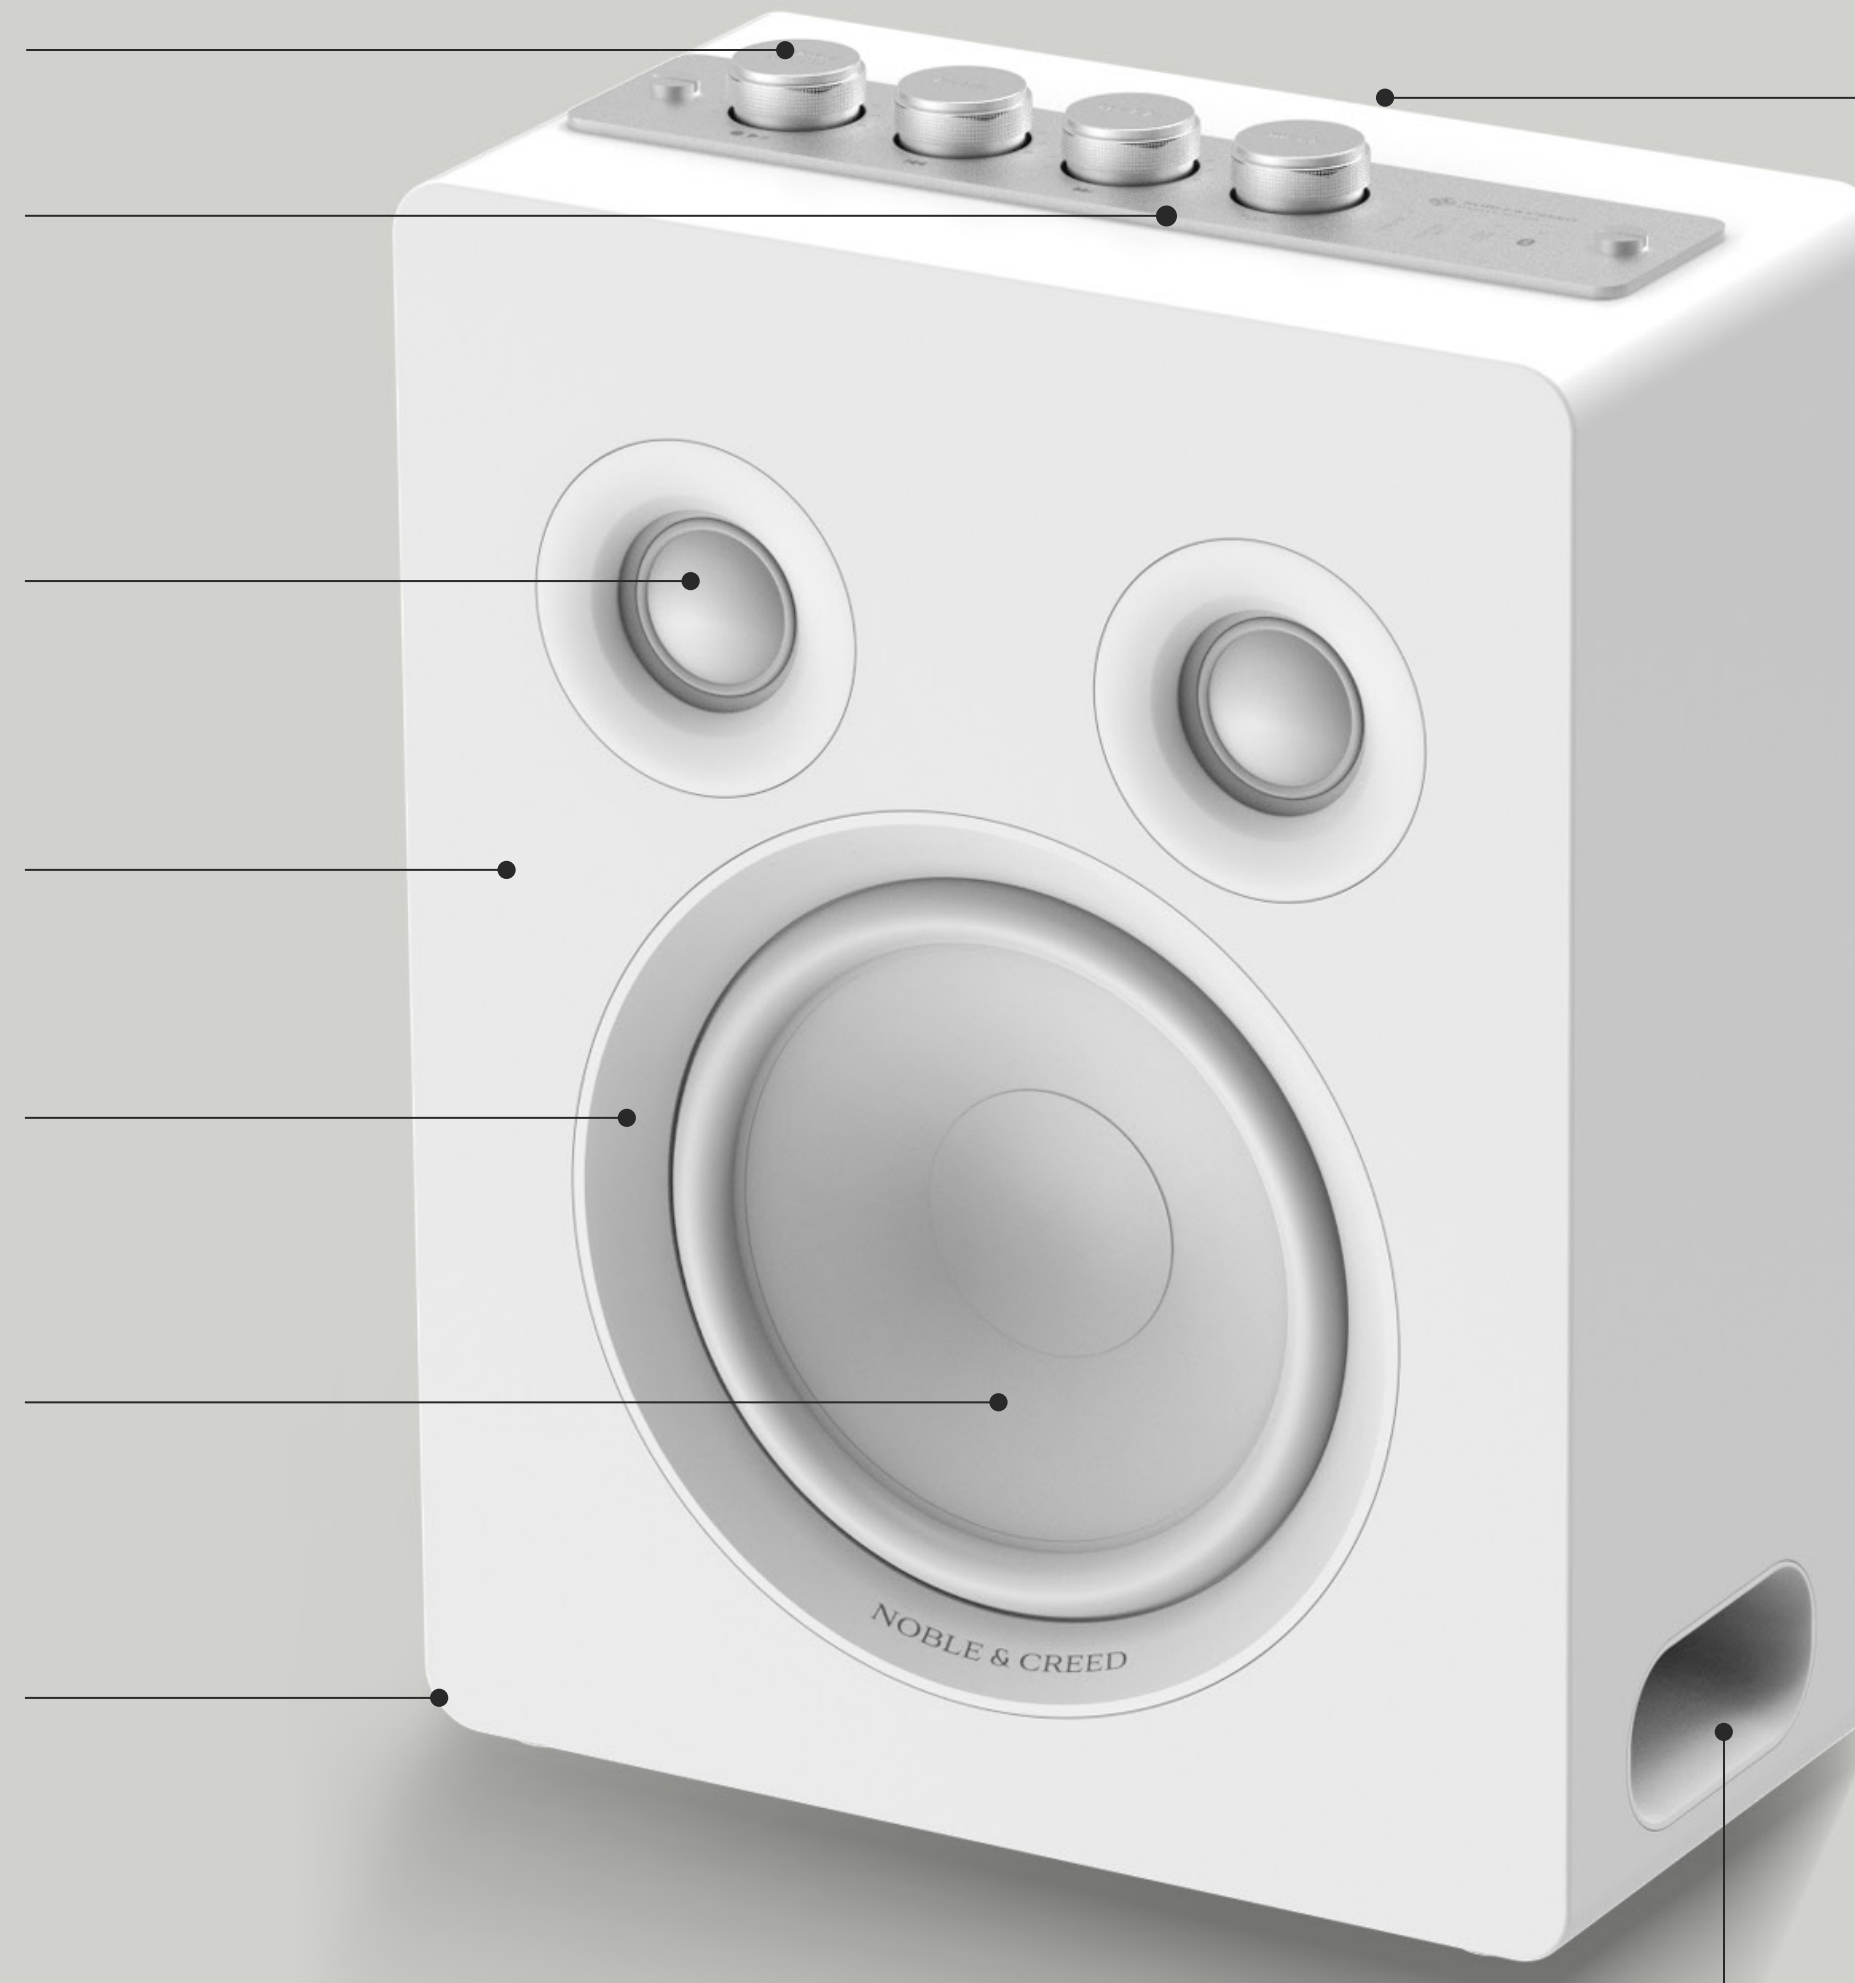

The control panel is sturdy and made of brushed steel. The control knobs are made of aluminium and have a stylish "zigzag" pattern that enhances grip and aesthetics.

Dual 2-inch silk dome tweeters, each with a continuous power of 10W. Our silk cones produces a soft and natural sound, ensuring high-frequency clarity.

Wooden cabinet optimized for acoustics. Matt elegant lacquered finish with four layers of ECO-friendly paint. Extensive research by our sound engineers ensures every detail, from cabinet shape to internal element placement, complements and produces impressive sound.

Discreet Design, for a more aesthetically and uniform pleasing look, the speaker's front screws have been concealed by cast speaker rings in matching colours.

A powerful 6.5-inch woofer constructed with aramid fiber . This advanced fiber is five times stronger than steel on an equal weight basis and has exceptional stiffness for precise and clear reproduction of even the most demanding, thunderous bass notes.

Transform the look instantly. The speaker grill provided is made of cast iron, ensuring a perfect fit and appearance. It is also magnetic and detachable.

We have developed a specially designed bass reflex port system. It allows the bass to flow freely and resonate deeply, while minimizing vibrations. This results in a powerful, nuanced soundscape across the spectrum, without compromising clarity or detail.

Connect nearly any wired device to our speaker. Supports AUX input, OPTICAL, RCA, and PHONO with Built-in phono-amplifier.

UP TO
20h

Up to 20 hours of uninterrupted playtime on a single charge. Quick charge for 30 minutes and you are ready to go for about 5 more hours of music.

Bluetooth® Dual Speaker Pairing/TWS

RoHS Compliant

Mått: 32,6 x 24,8 x 12,9 cm

Vikt: 4,7kg

Färger: Jet Black
Powder White

Rekommenderat Butikspris: 4500,00 kr