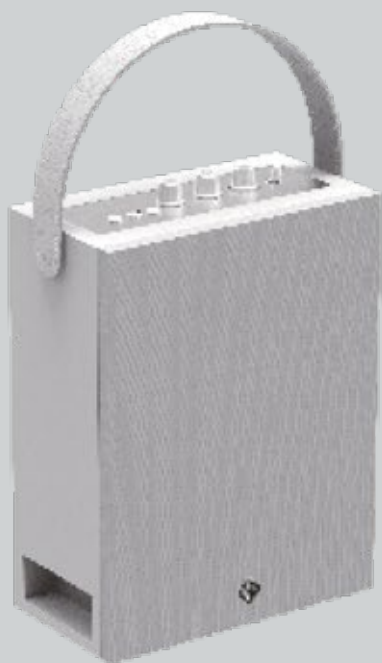

NOBLE & CREED  
MAJESTIC SOUNDS

TEKLA50

**Powerful and Portable Bluetooth Loudspeaker.  
Studio Quality Hi-Fi Level Sound.**

10 h Portable  
Playtime

Dual Speaker  
Pairing/TWS

**Bluetooth 5**  
Superior Connectivity  
Reduced Latency

Integrated  
Wall Mount

Fine Tune  
Your Sound

NOBLE & CREED  
MAJESTIC SOUNDS

 **TEKLA50**

NOBLE & CREED  
MAJESTIC SOUNDS

TEKLA50

NOBLE & CREED  
MAJESTIC SOUNDS

TEKLA50

## Bluetooth 5.0 – Superior Connectivity

Thanks to the bluetooth 5.0 chip the Tekla 50 speaker features a way faster, more stable transmission and yet a lower power consumption than previous bluetooth versions.

## Hi fidelity Level Sound & DSP technology

With an engineered wood cabinet to perfectly complement its 5.25" High Power Woofer and its 2" Tweeter, for a powerful, dynamic and clear sound profile with distinct definition between mids, highs, and lows. Class D amplifier with Latest Digital Signal Processing (DSP) technology to enhance the sound stage experience.