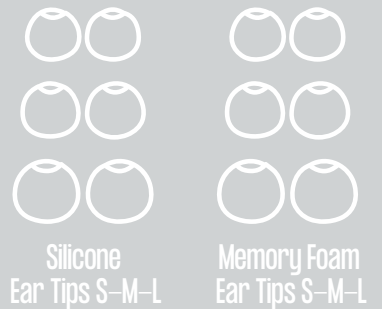

Adaptive Memory Foam Tips

Customizable Fit for All-day Comfort – No more sore ears even after extended use.
Adaptive Memory foam for better sound and a lot better comfort than silicone.

Adaptive Foam Tips

Maximal Comfort
Better Sound

Both Memory foam and
silicone tips included!