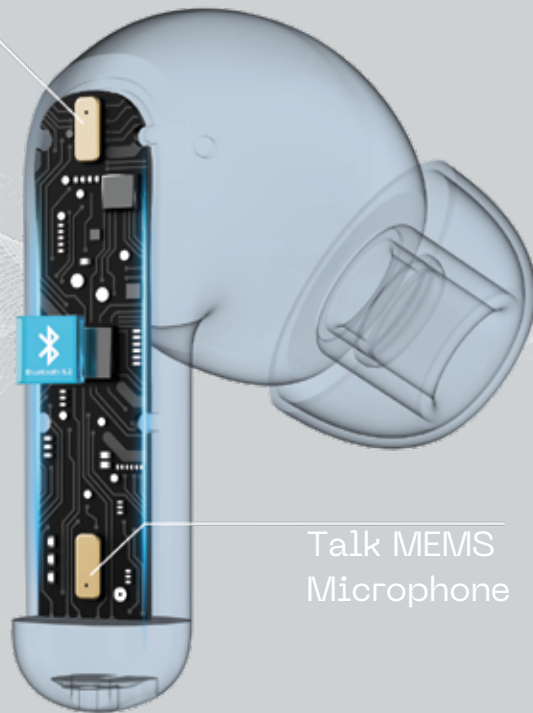

## ANC + ENC Noise Cancelling

Noble & Creed KLANG I has 4 Noise Cancelling MEMS Microphones and provides you with three filter modes to deal with the noise around you.

Feed Forward  
MEMS Microphone

Talk MEMS  
Microphone