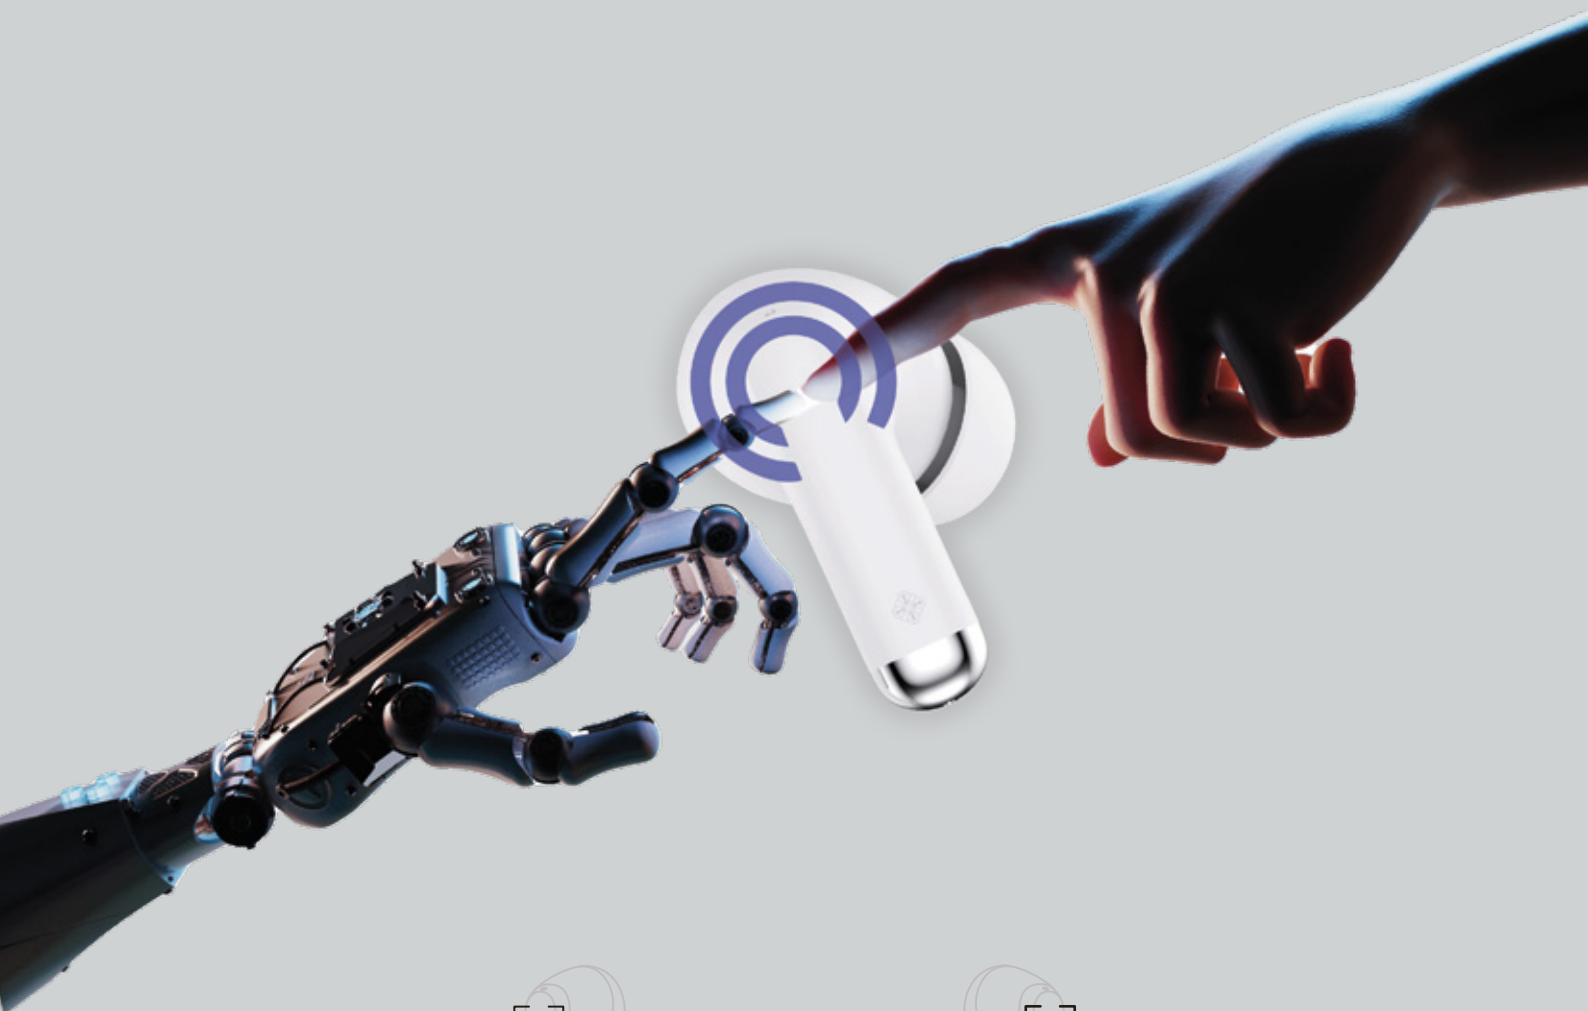

## Smart Touch Control

Manage calls, music, noise cancelling and voice assistant by the smart touch control on each earbud.

**L**

TOUCH ZONE  
MF BUTTON

**R**

▶▶ = TOUCH (L) 1X

◀◀ = TOUCH (L) 2X

🗣️ = TOUCH (L) 3X (Siri)